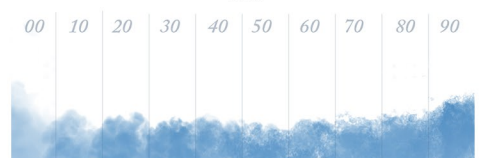

Stuffer

Wafer

Wayway

Whisker

CloudLess (Eraser Brushes)